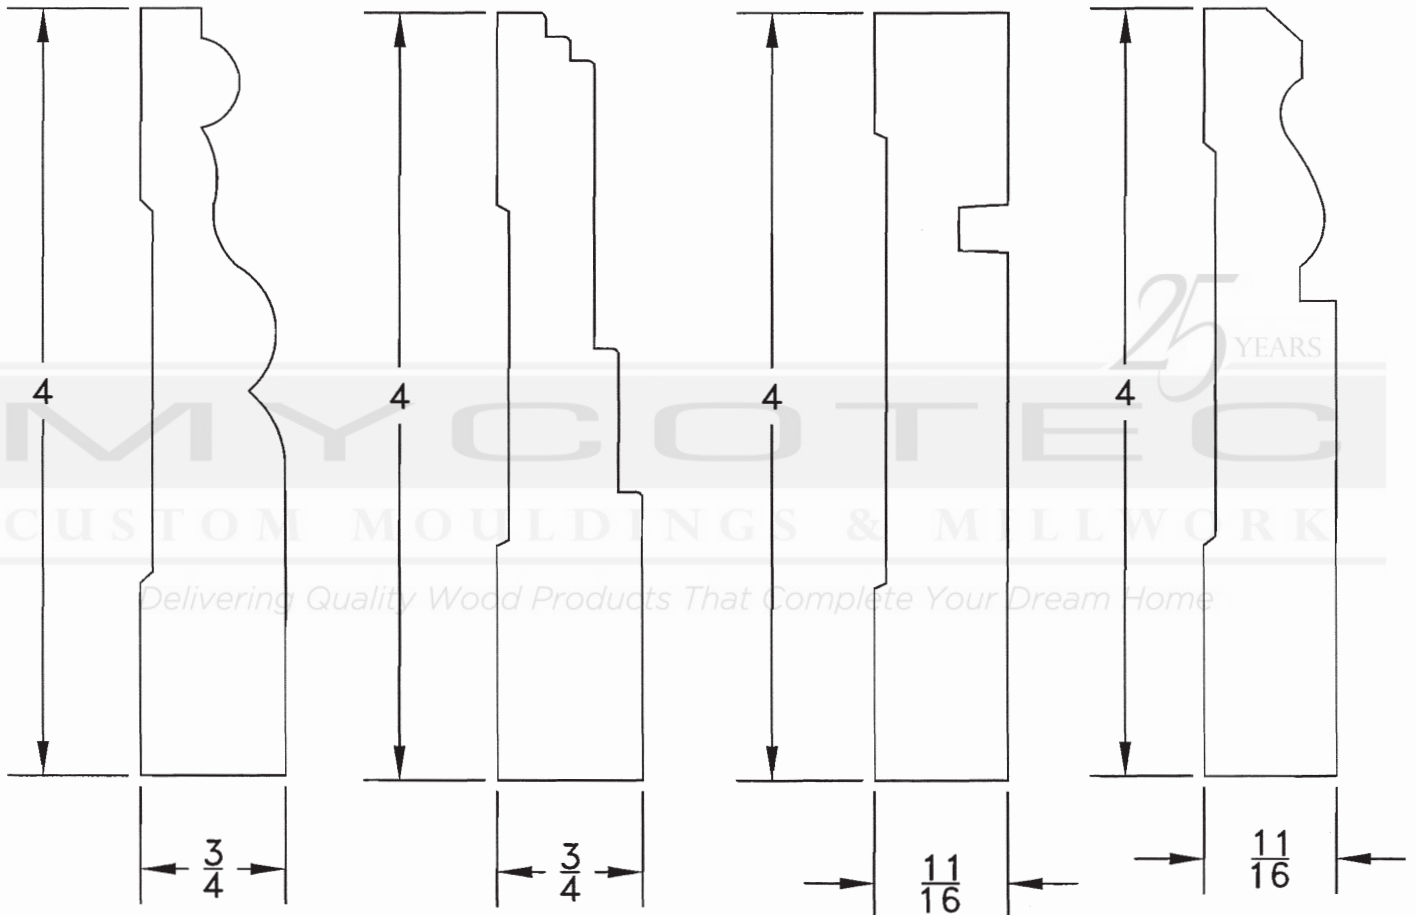

M-2417

3/4 X 4

M-2418

3/4 X 4

M-2419

11/16 X 4

M-2420

11/16 X 4

MYCOTECH

CUSTOM MOULDINGS & MILLWORK

Delivering Quality Wood Products That Complete Your Dream Home

25 YEARS