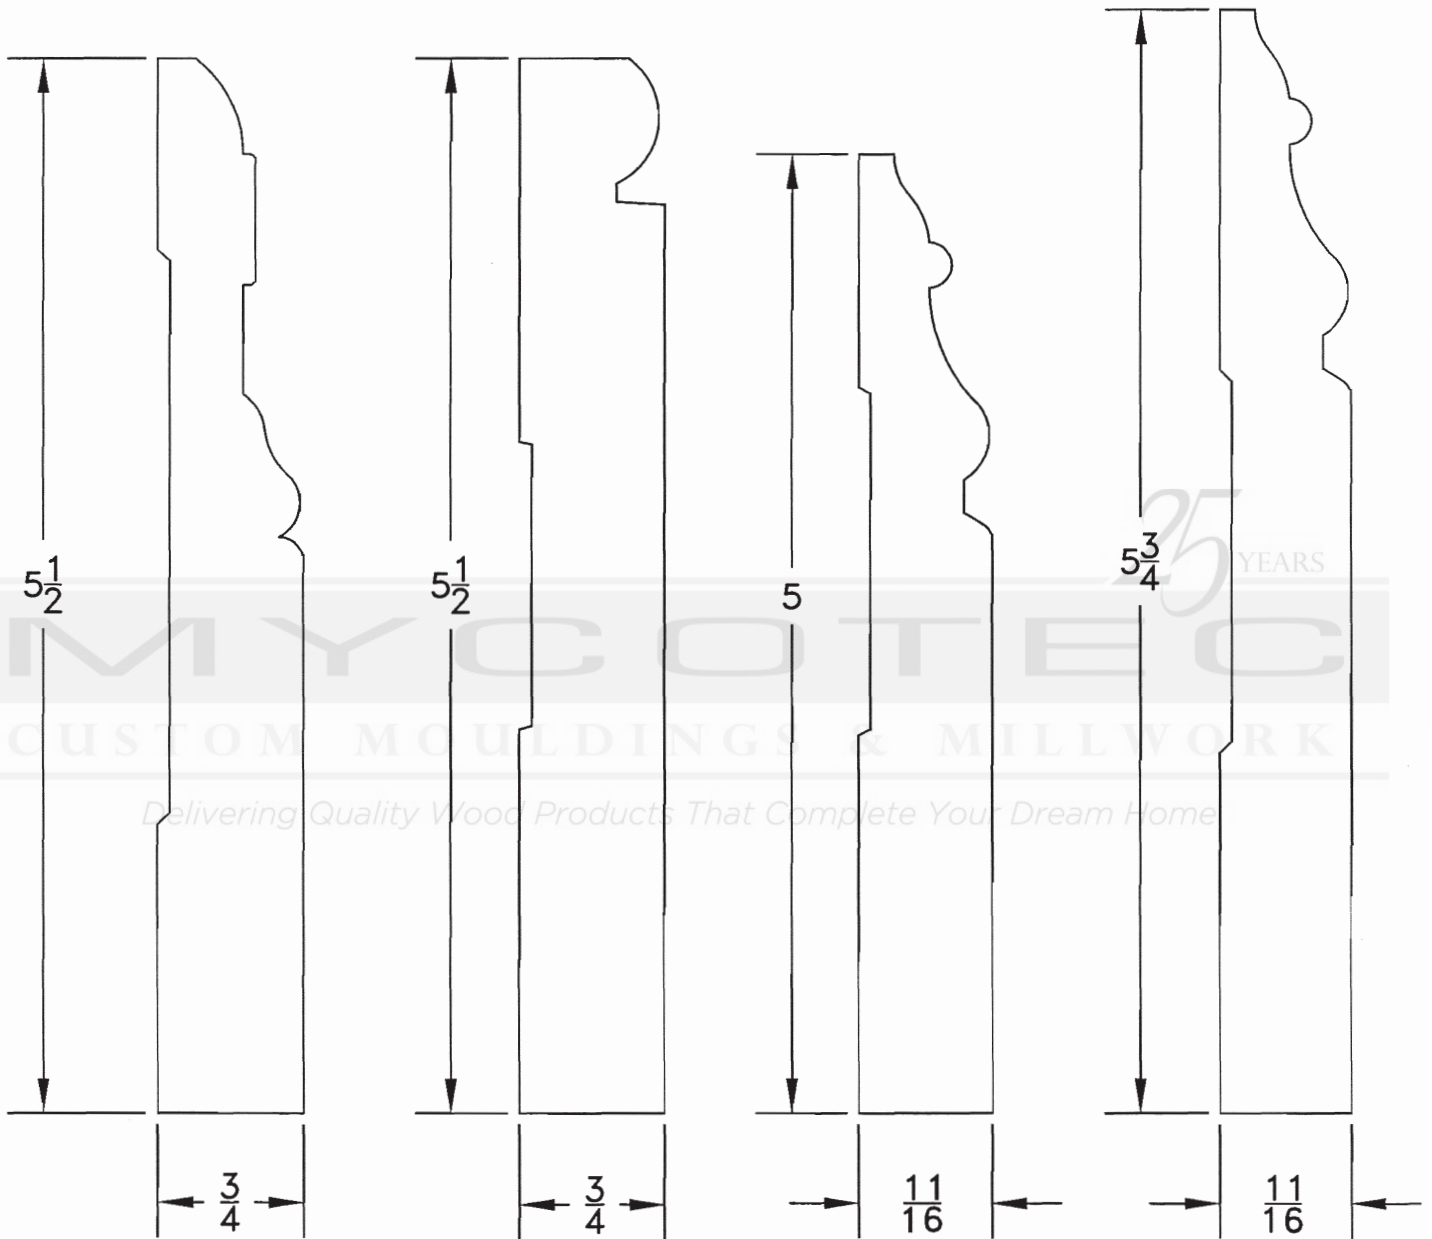

M-258

3/4 X 5 1/2

M-259

3/4 X 5 1/2

M-2510

11/16 X 5

M-2511

11/16 X 5 3/4