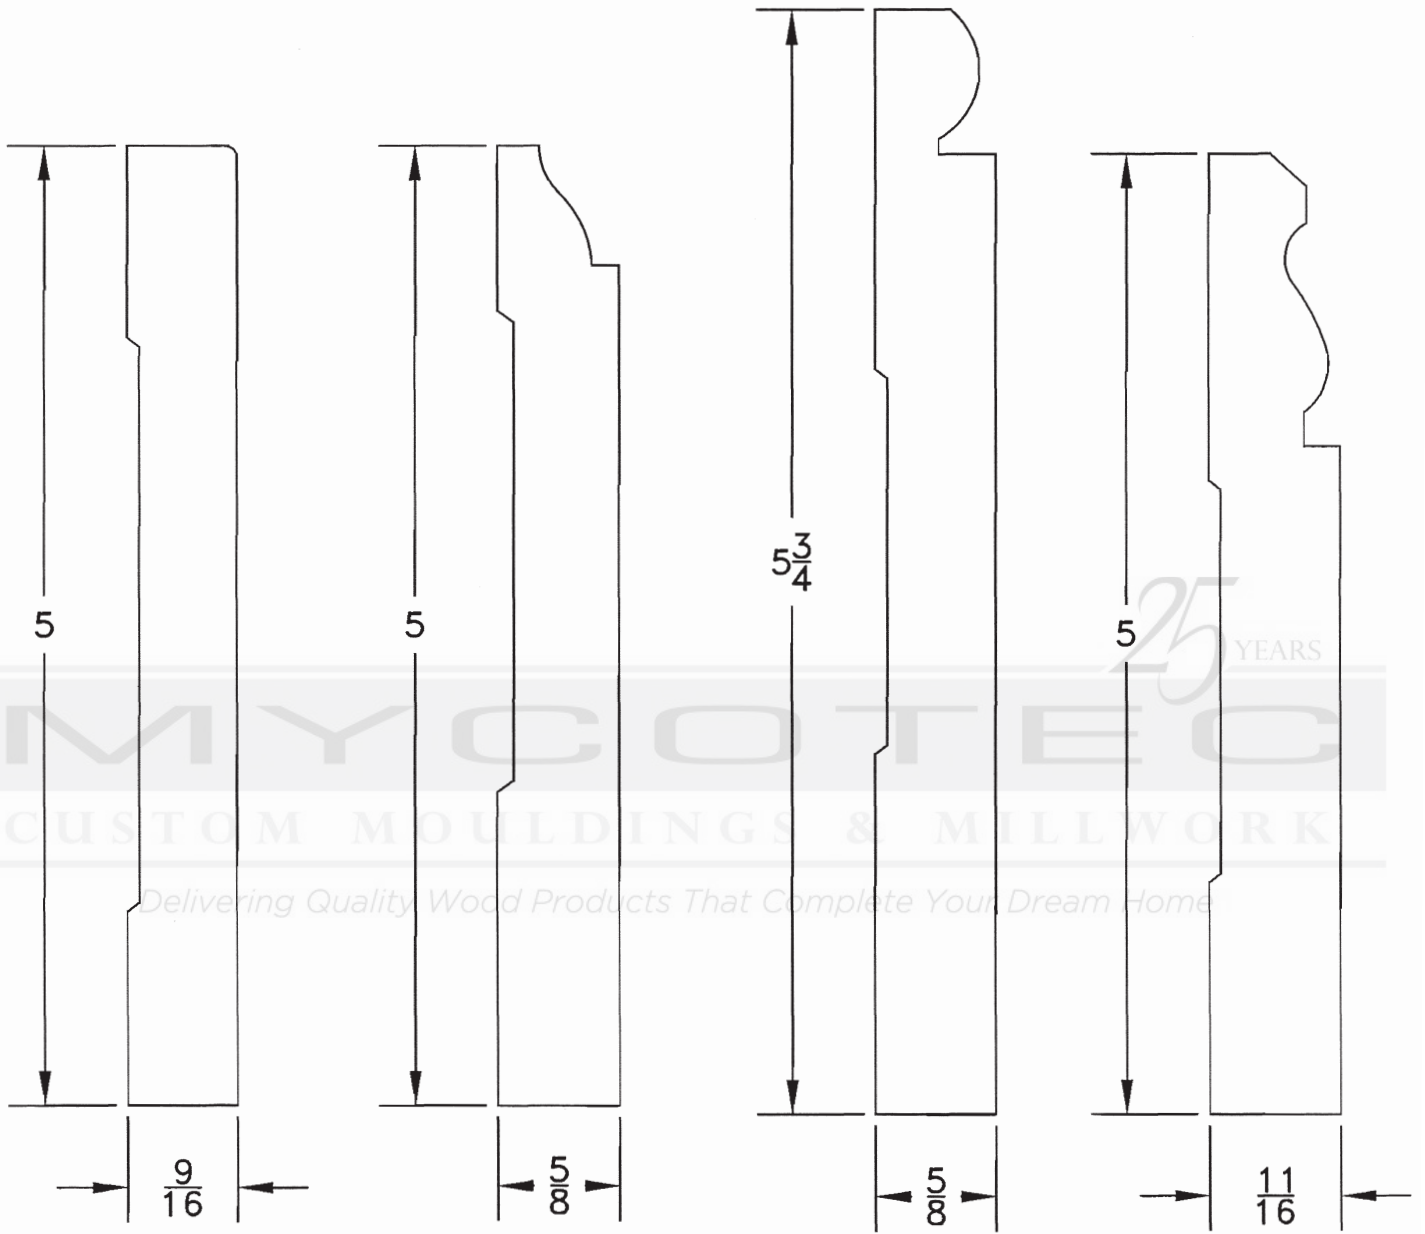

25 YEARS

M-2430
5/8 X 4

M-251
5/8 X 5

M-252
5/8 X 5

M-253
9/16 X 5 1/2

MIYCO TEC
CUSTOM MOULDINGS & MILLWORK
Delivering Quality Wood Products That Complete Your Dream Home

25 YEARS

M-254
9/16 X 5