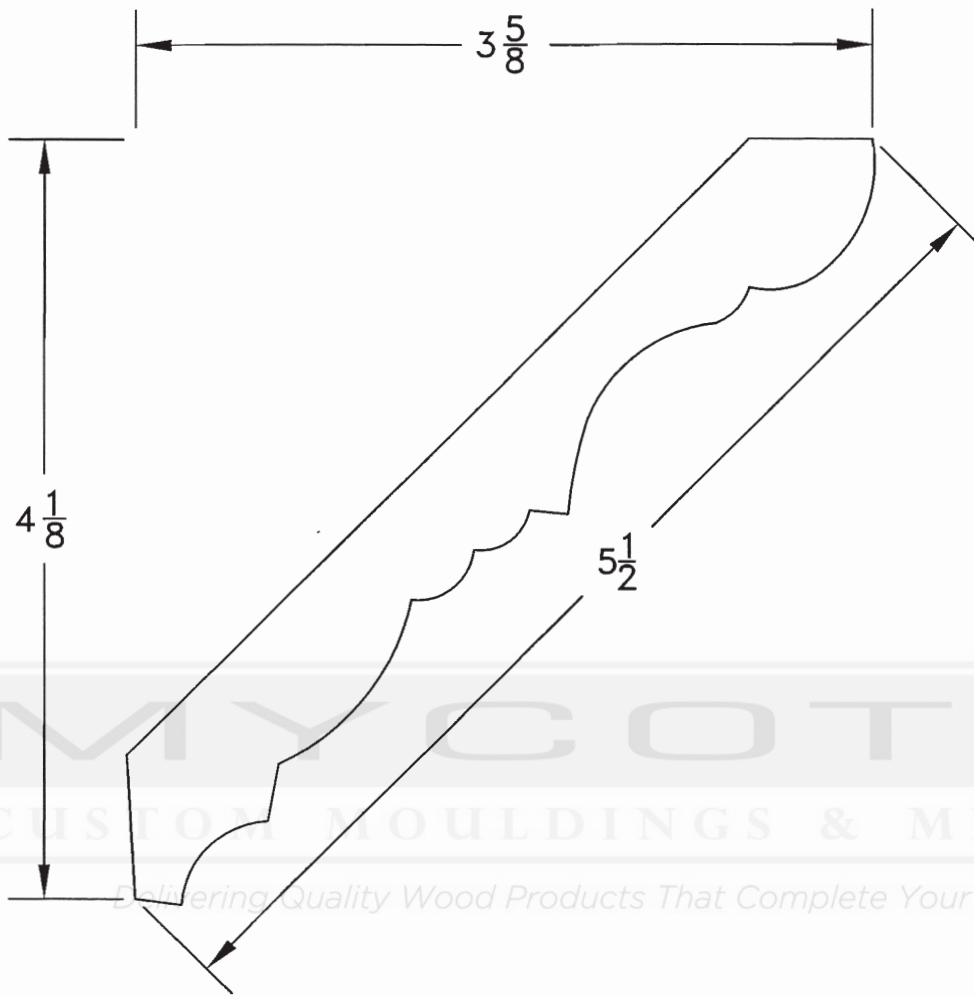

25 YEARS

MIYCOTEC

CUSTOM MOULDINGS & MILLWORK

Delivering Quality Wood Products That Complete Your Dream Home

M-668

$3/4 \times 5 \frac{1}{2}$